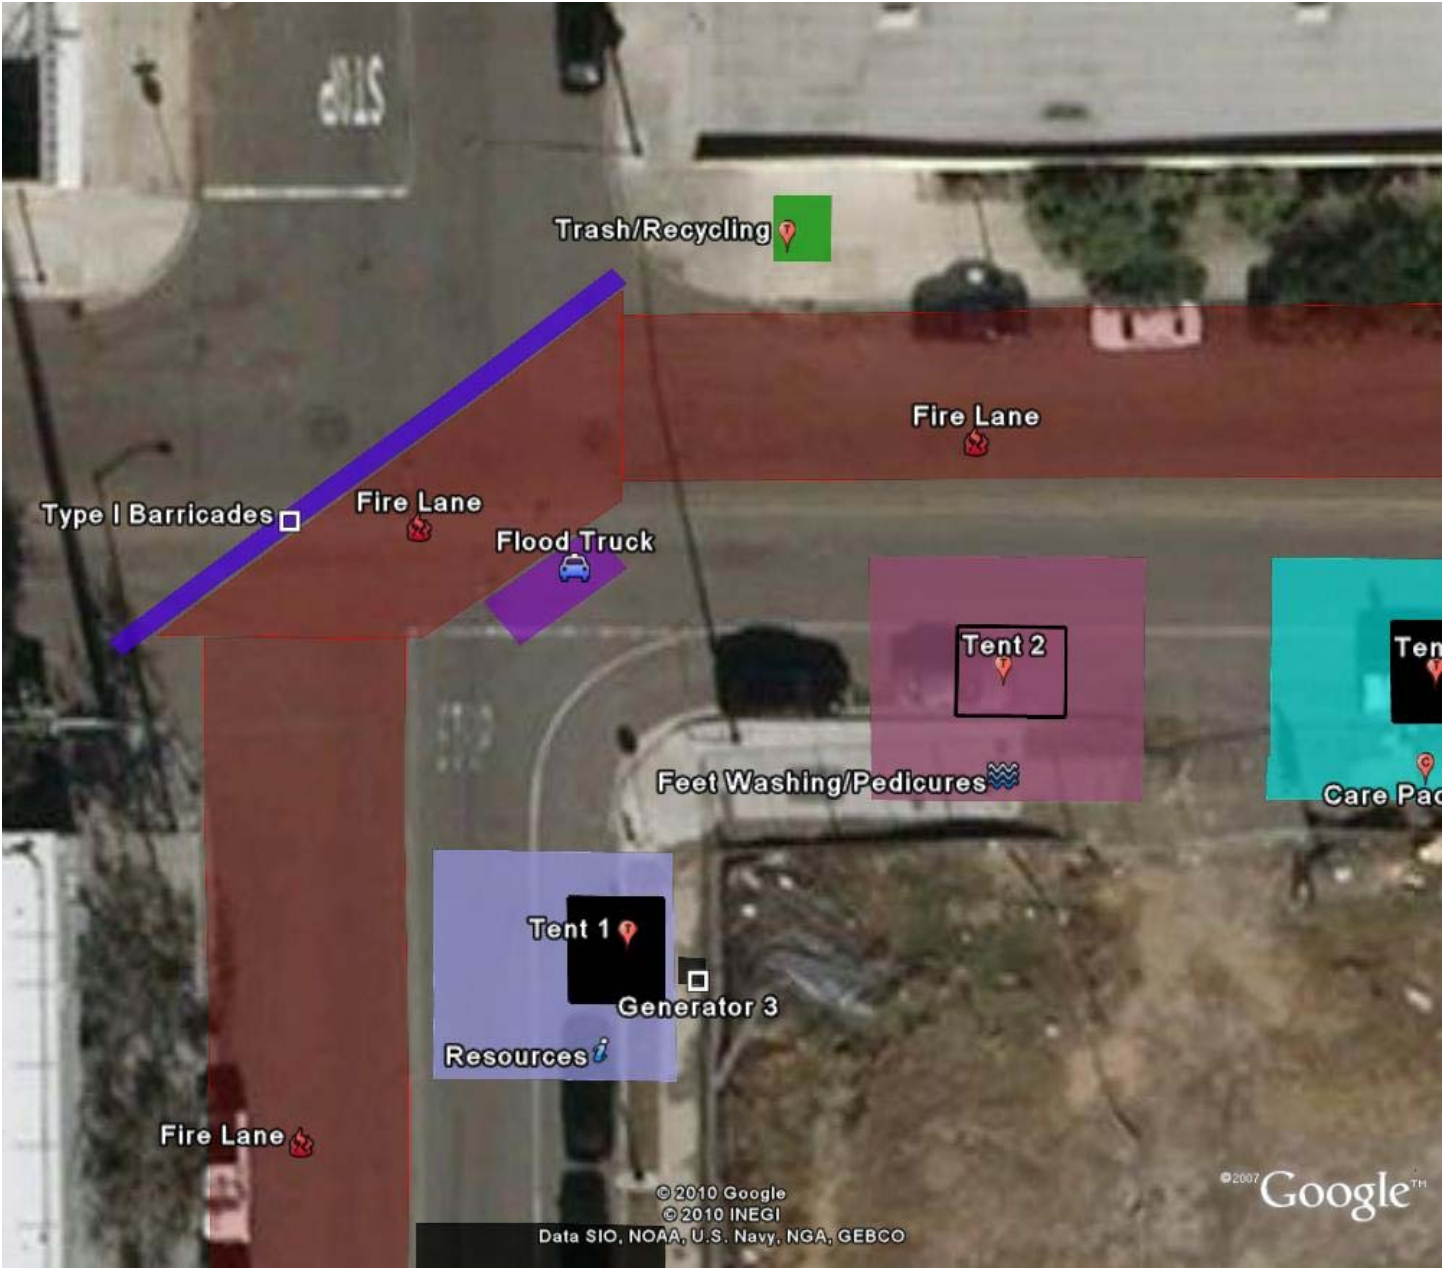

Tent 7

Volunteer Check-In

Drop-Off Area

Loading and Unloading

Type I Barricades

© 2010 Google
© 2010 INEGI
Data SIO, NOAA, U.S. Navy, NGA, GEBCO

©2007 Google™

Pointer 32°42'34.74" N 117°09'01.38" W elev 28 ft

© 2007 Google™

Type I Barricades

Fire Lane

Flood Truck

Fire Lane

Tent 2

Feet Washing/Pedicures

Tent 1

Data SIO, NOAA, U.S. Navy, NGA, GEBCO

©2007 Google™

Trash/Recycling

Fire Lane

Type I Barricades

Fire Lane

Flood Truck

Tent 2