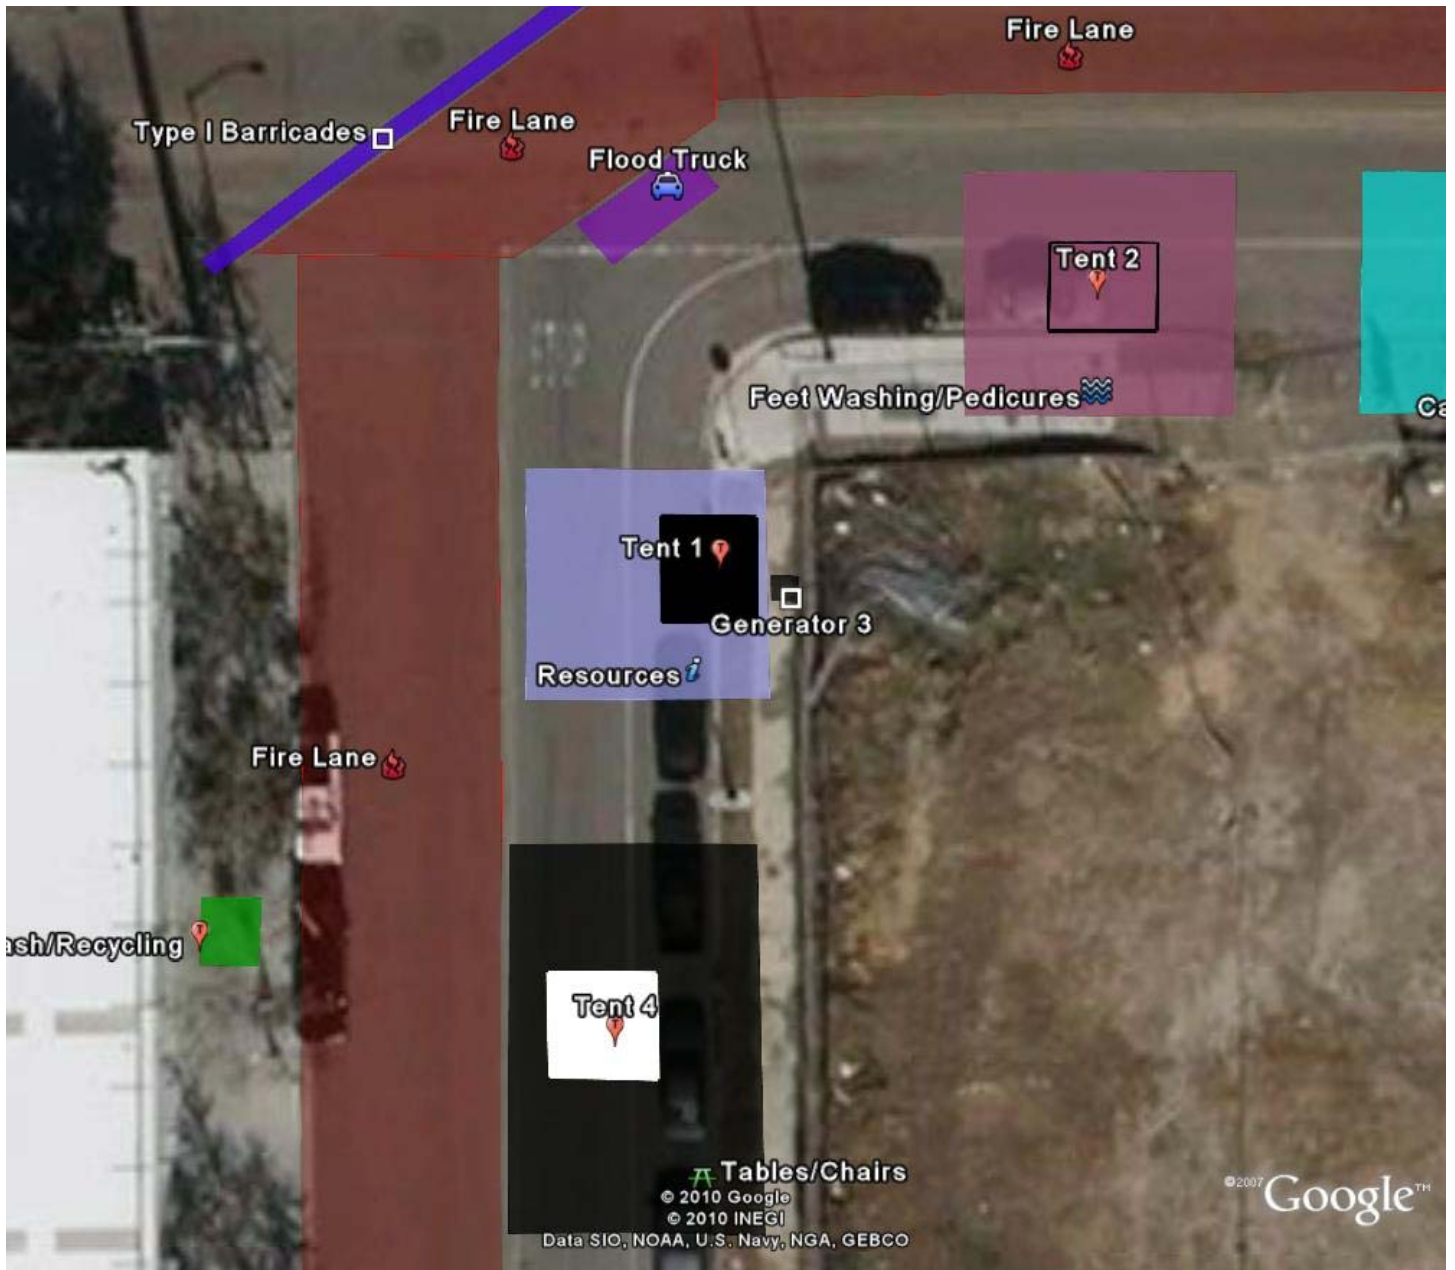

Tent 7

Volunteer Check-In

Drop-Off Area

Loading and Unloading

Type I Barricades

© 2010 Google
© 2010 INEGI
Data SIO, NOAA, U.S. Navy, NGA, GEBCO

©2007 Google™

Pointer 32°42'34.74" N 117°09'01.38" W elev 28 ft

Food Preparation Barricade

Trash/Recycling

Trash/Recycling

Picnic & Blankets Area

Tent 5

Generator 1

Fire Lane

© 2010 Google
© 2010 INEGI
Data SIO, NOAA, U.S. Navy, NGA, GEBCO

© 2007 Google™

Type I Barricades

Fire Lane

Flood Truck

Fire Lane

Tent 2

Feet Washing/Pedicures

Tent 1