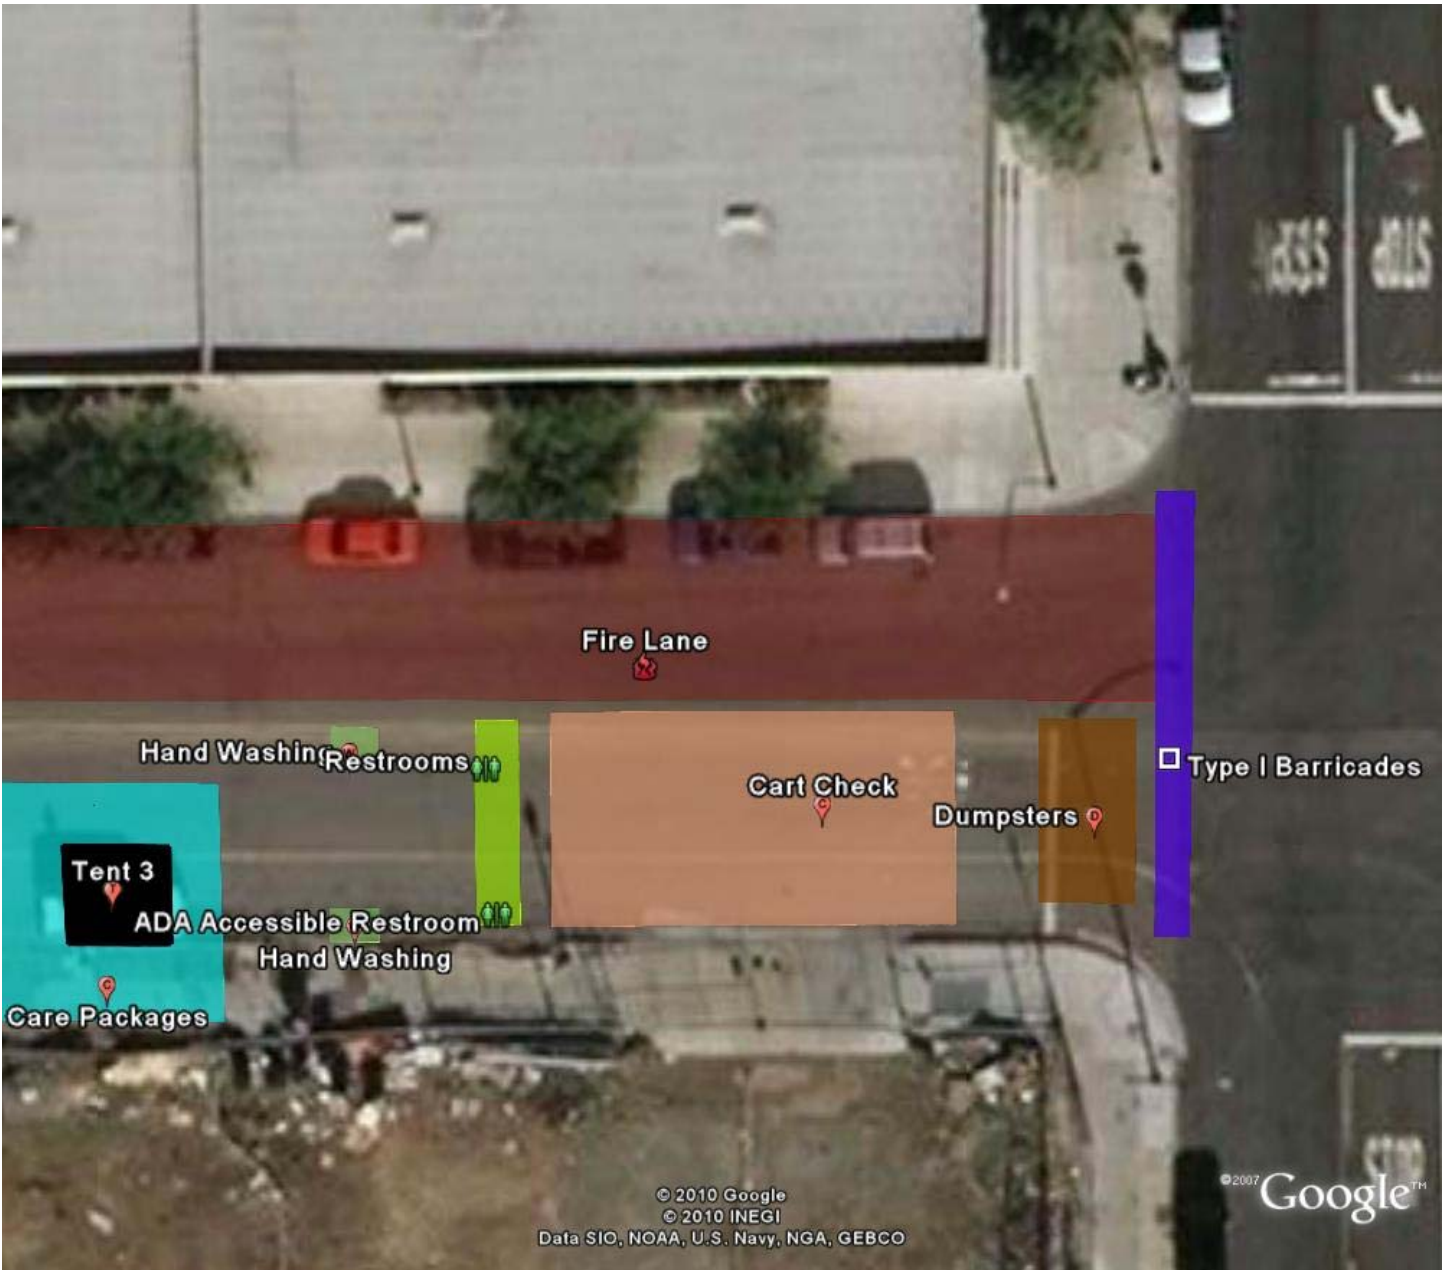

Fire Lane

Hand Washing Restrooms

Cart Check

Dumpsters

Type I Barricades

Tent 3

ADA Accessible Restroom
Hand Washing

Care Packages

© 2010 Google
© 2010 INEGI
Data SIO, NOAA, U.S. Navy, NGA, GEBCO

© 2007 Google